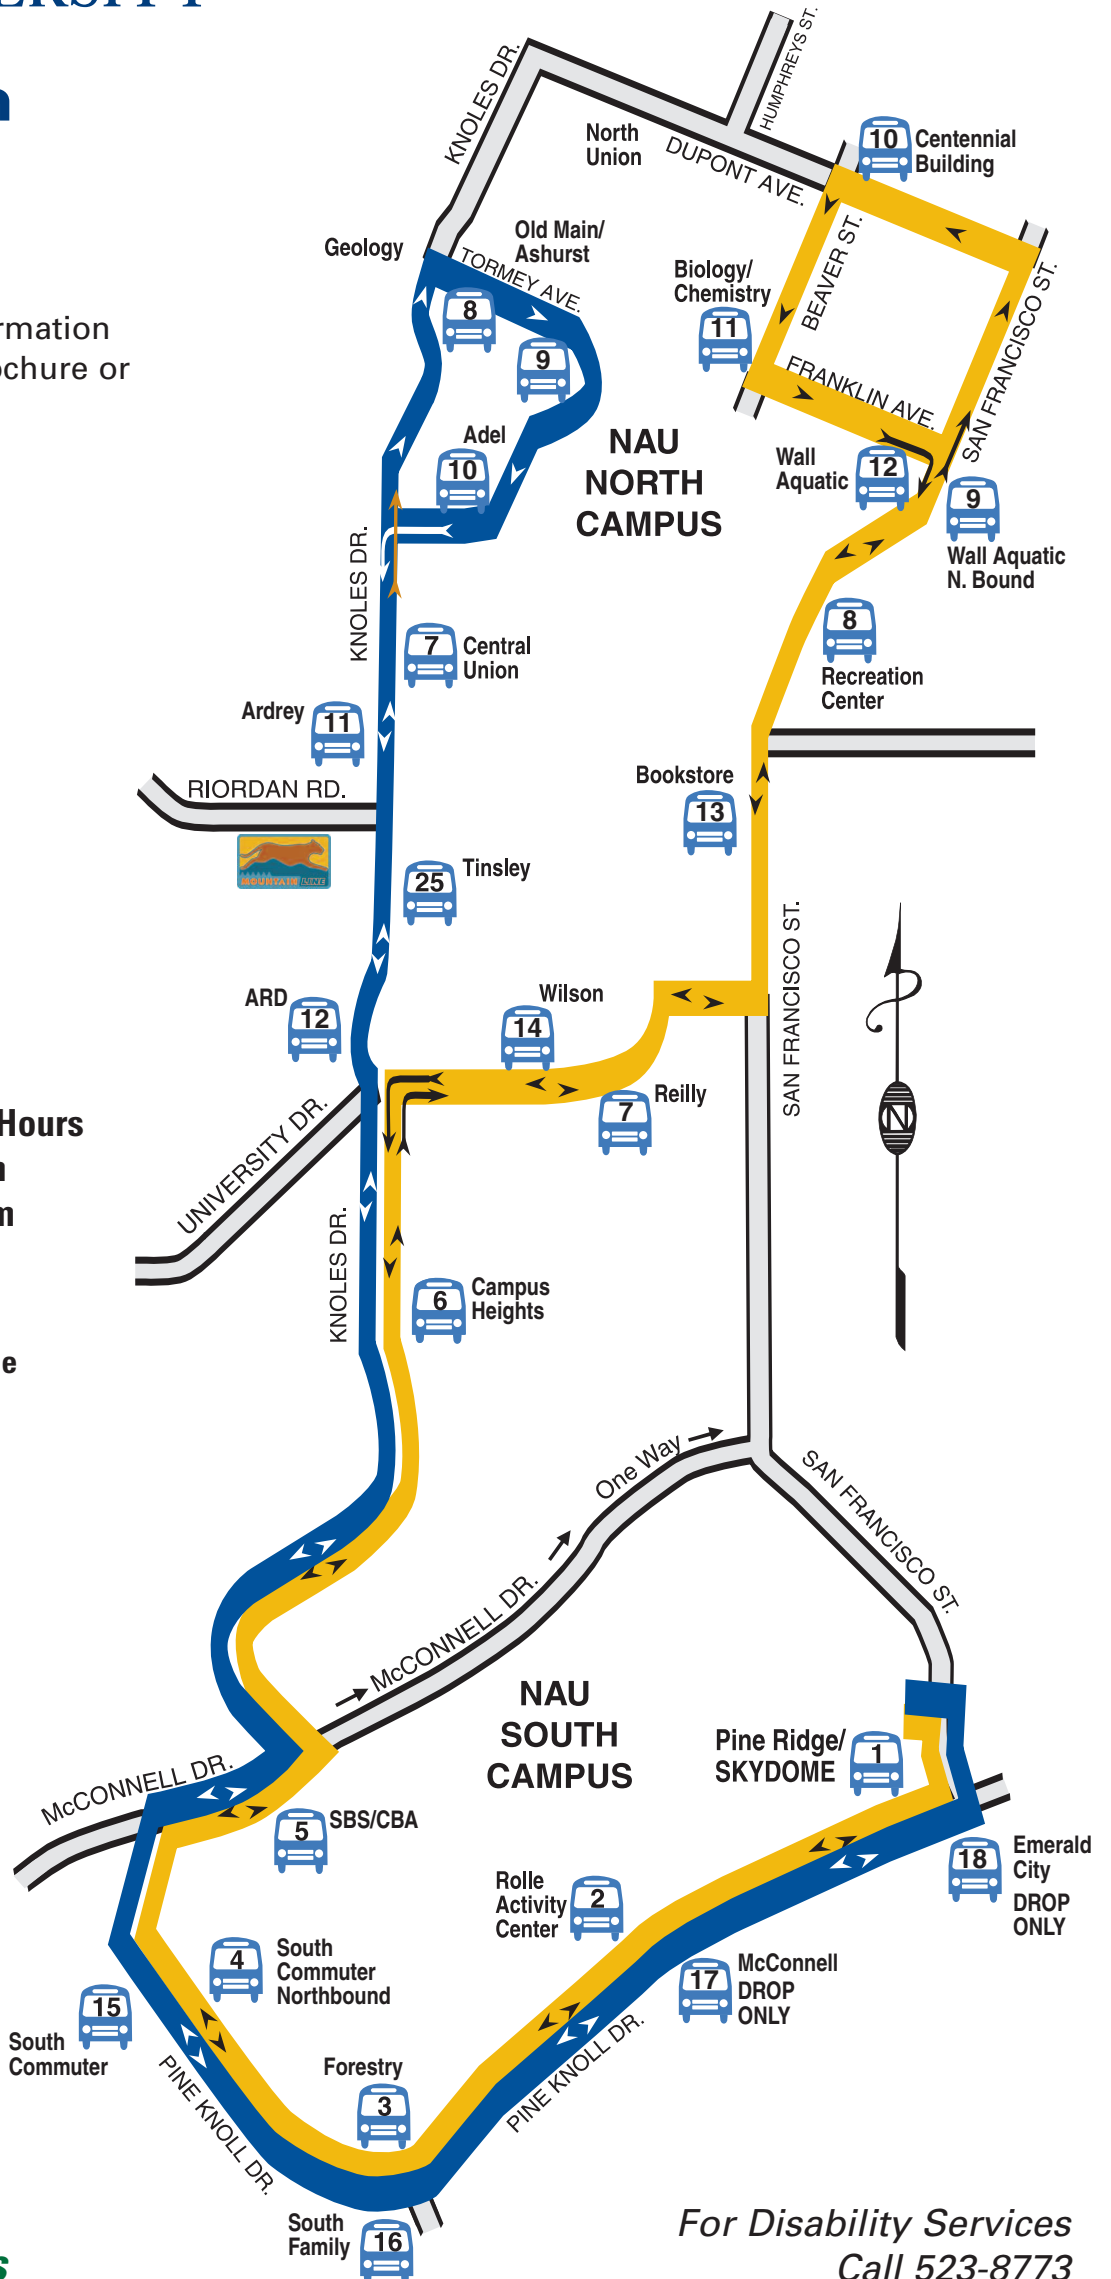

Mountain Campus Transit

For more detailed information see the MCT Route brochure or visit nau.edu/shuttle.

MCT Office
523-5052

M-TH: 7am-11pm
Fridays: 7am-5pm

ROUTE 1

ROUTE 2

Regular Shuttle Hours
M-TH: 7am-11pm
Fridays: 7am-5pm

Mountain Line Transit Stop

BUSES
LEAVE THE
SKYDOME
EVERY 15
MINUTES*

***After 6 p.m., every 30 minutes**

For Disability Services
Call 523-8773